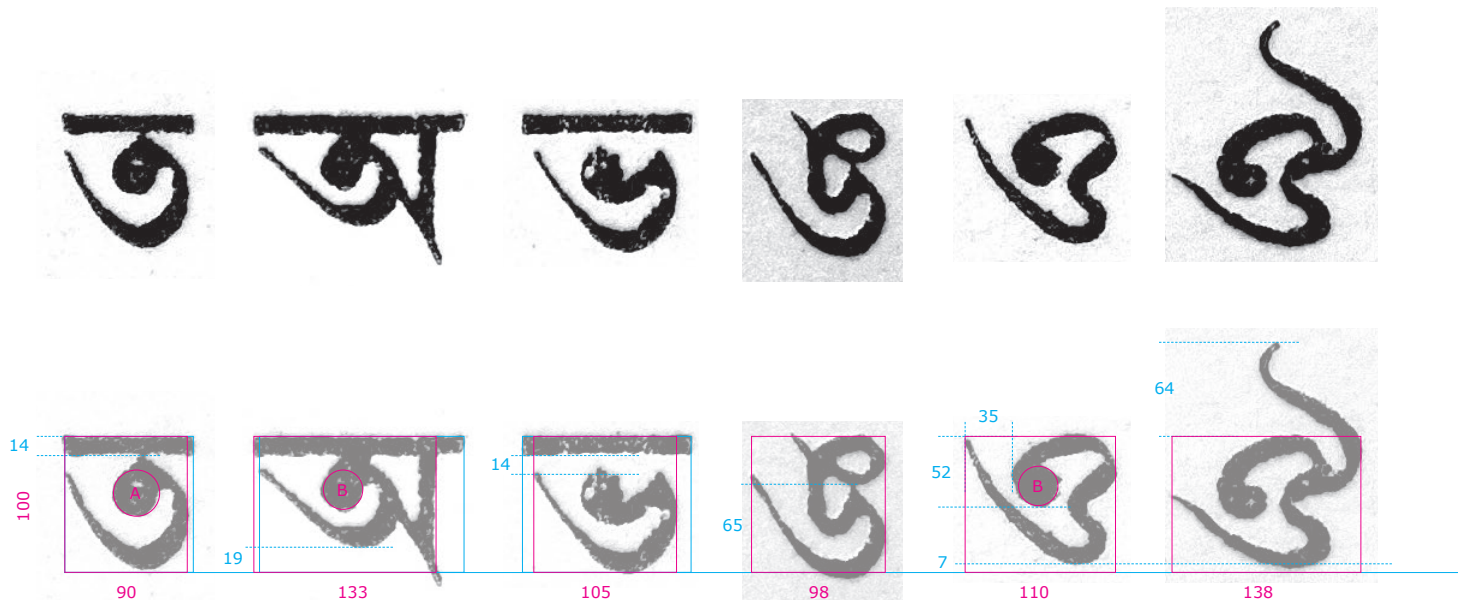

# Figgins Pica Bengali

Blue vertical lines = sidebearings

The pink numbers below the letters show the ratio of the width to the base character height (= 100). Basically, the ratio of width to height of the pink rectangle.