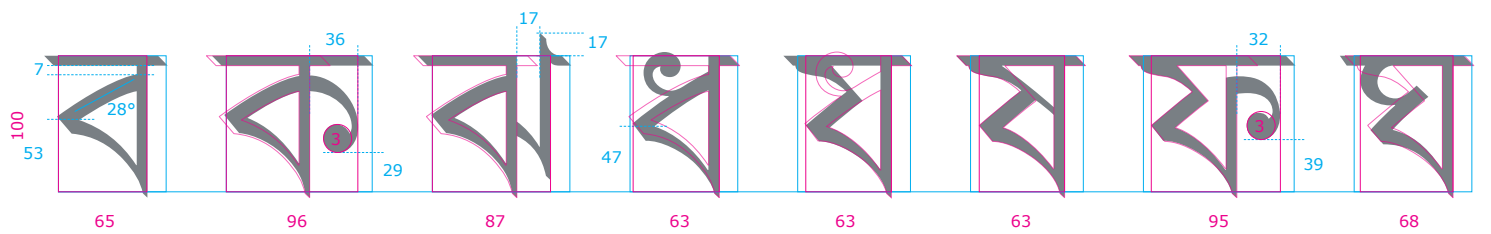

# Figgins Pica Bengali

Blue vertical lines = sidebearings

The pink numbers below the letters show the ratio of the width to the base character height (= 100). Basically, the ratio of width to height of the pink rectangle.

# Linotype Bengali

Headline thickness = 8% total height

Figgins Pica Bengali

ধ য

ব ক ঝ ধ য ষ ফ ঘ

Linotype Bengali

ব ক ঝ ধ য ষ ফ ঘ

Figgins Pica Bengali