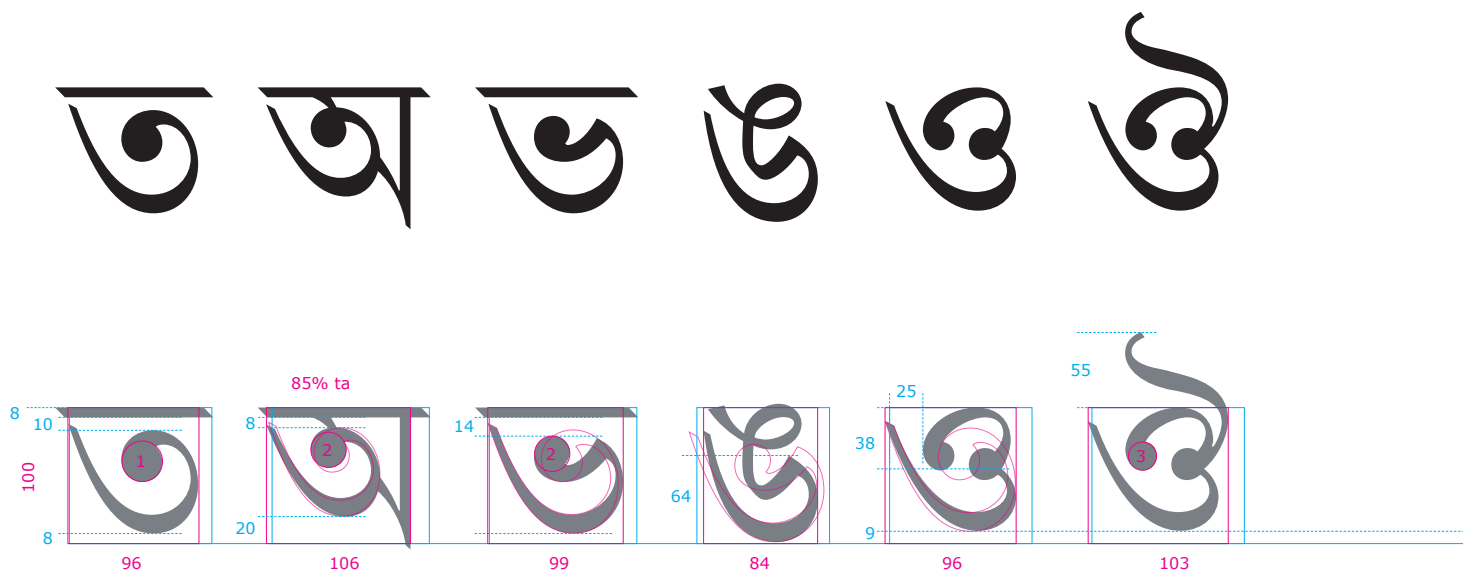

# Figgins Pica Bengali

Blue vertical lines = sidebearings

The pink numbers below the letters show the ratio of the width to the base character height (= 100). Basically, the ratio of width to height of the pink rectangle.

Endings

# Linotype Bengali

Headline thickness = 8% total height

Figgins Pica Bengali

ধ য

ব ক ঝ ধ য ষ ফ ঘ

Linotype Bengali

ব ক ঝ ধ য ষ ফ ঘ

Figgins Pica Bengali