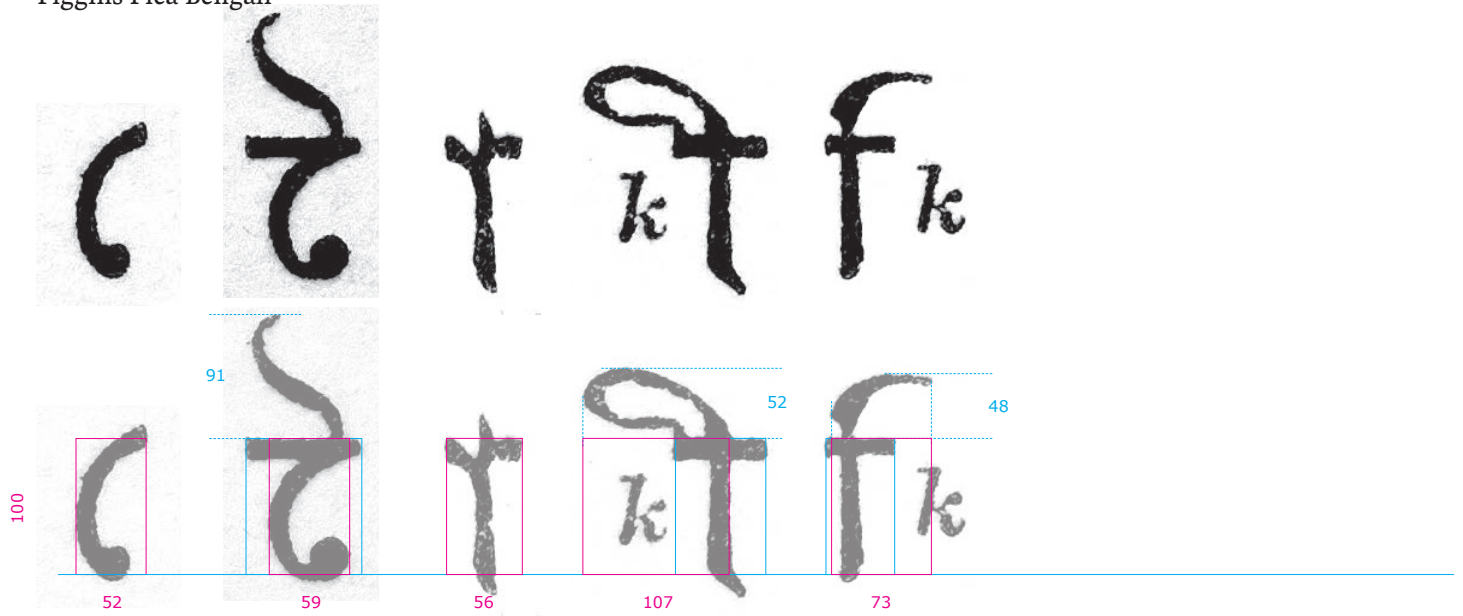

Figgins Pica Bengali