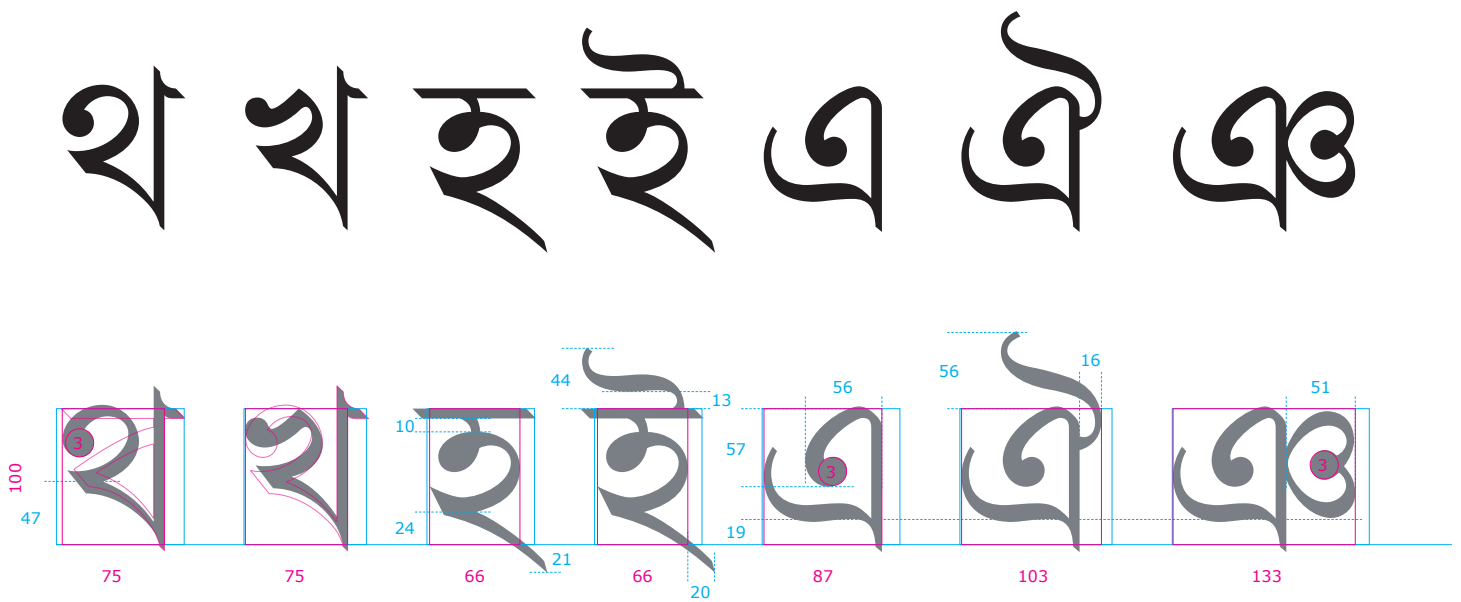

Linotype Bengali