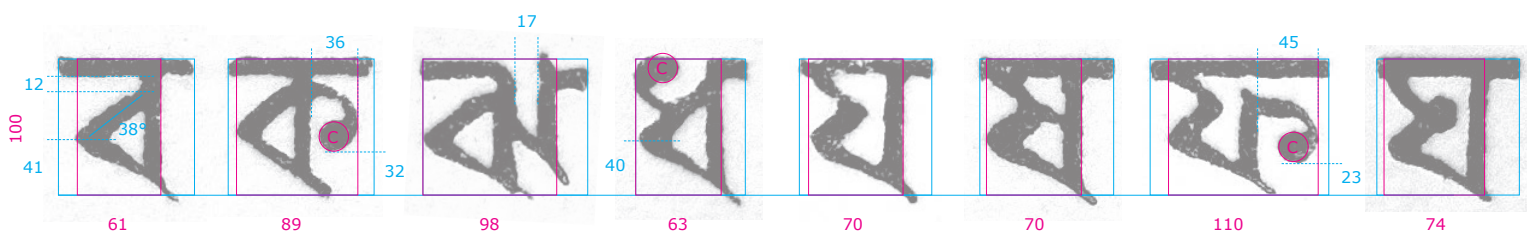

# Figgins Pica Bengali

Blue vertical lines = sidebearings

The pink numbers below the letters show the ratio of the width to the base character height (= 100). Basically, the ratio of width to height of the pink rectangle.

# Linotype Bengali

Headline thickness = 8% total height

Figgins Pica Bengali

ধ য

ব ক ঝ ধ য ষ ফ ঘ

Linotype Bengali

ব ক ঝ ধ য ষ ফ ঘ

Figgins Pica Bengali