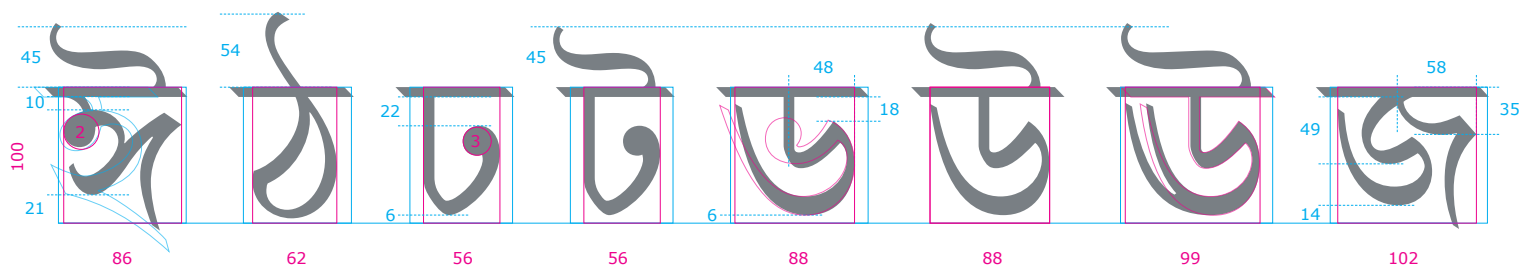

Linotype Bengali

ঐ ঠ ঢ ট ড ঙ